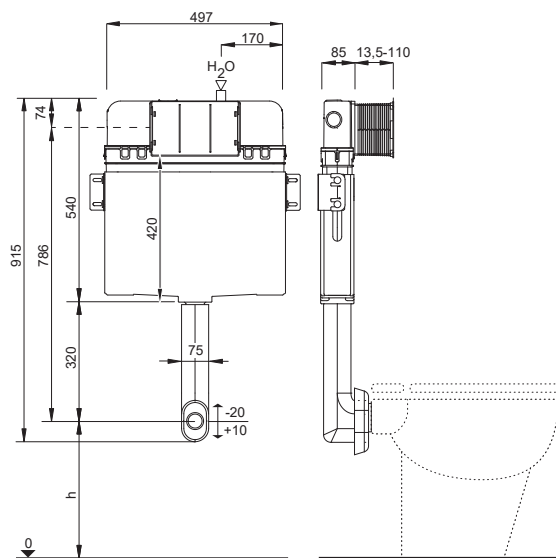

UP 199

Article number:

T02-0130-0250

EAN-Code:

8681282615087

Extremely thin concealed cistern, suitable for areas where small installation depth is required. A nice selection of flushing plates gives you many possibilities of combinations.

INSTALLATION METHOD

Pre-wall installation or installation into a solid wall

PROPERTIES

UP 199 concealed cistern

Frontal flushing, for dual flushing (3/6 L)

Flush volume adjustable (large flush 4-7 L, small flush 2-3 L)

Water connection - top center

Fully insulated against condensation

SPECIAL FEATURES

Quiet Hydraulic Fill valve (Noise class 1 ISO 3822)

PRODUCT CONTAINS

Concealed cistern equipped with pre-installed stop valve – top center

Water connection G 1/2

Flush pipe L=300 mm

Plaster net

Complete installation and fixing material

PACKING

Pallet: 30 Pcs